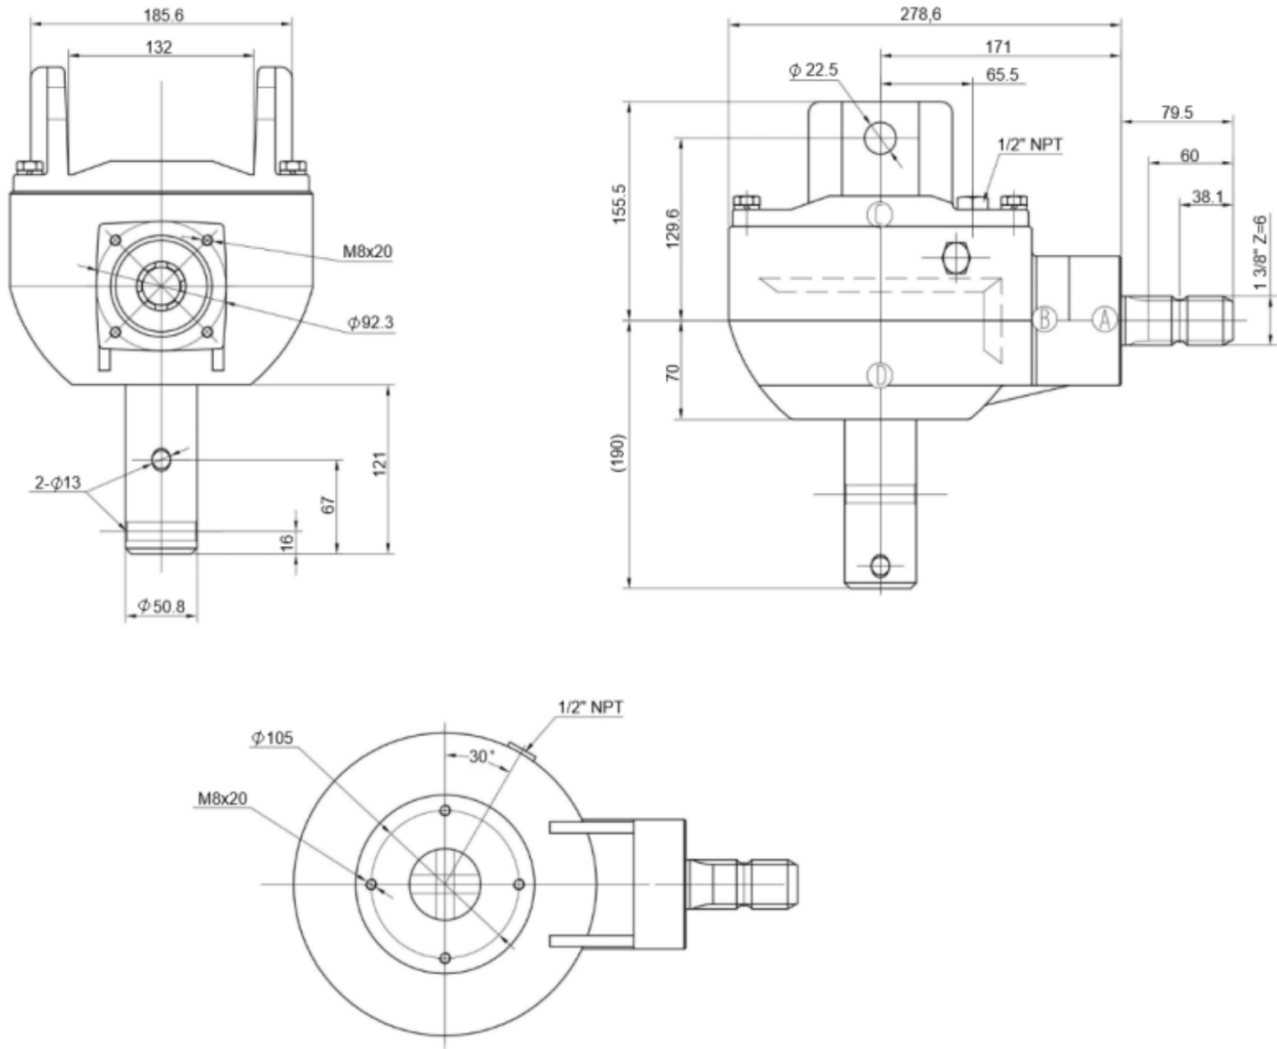

DATASHEET - DIMENSIONS

Max. load:	max. 36.7 kW
Housing:	Cast iron
Ratio:	3:1
Input RPM:	540 rpm
Output RPM:	180 rpm
Max. torque:	2337 Nm